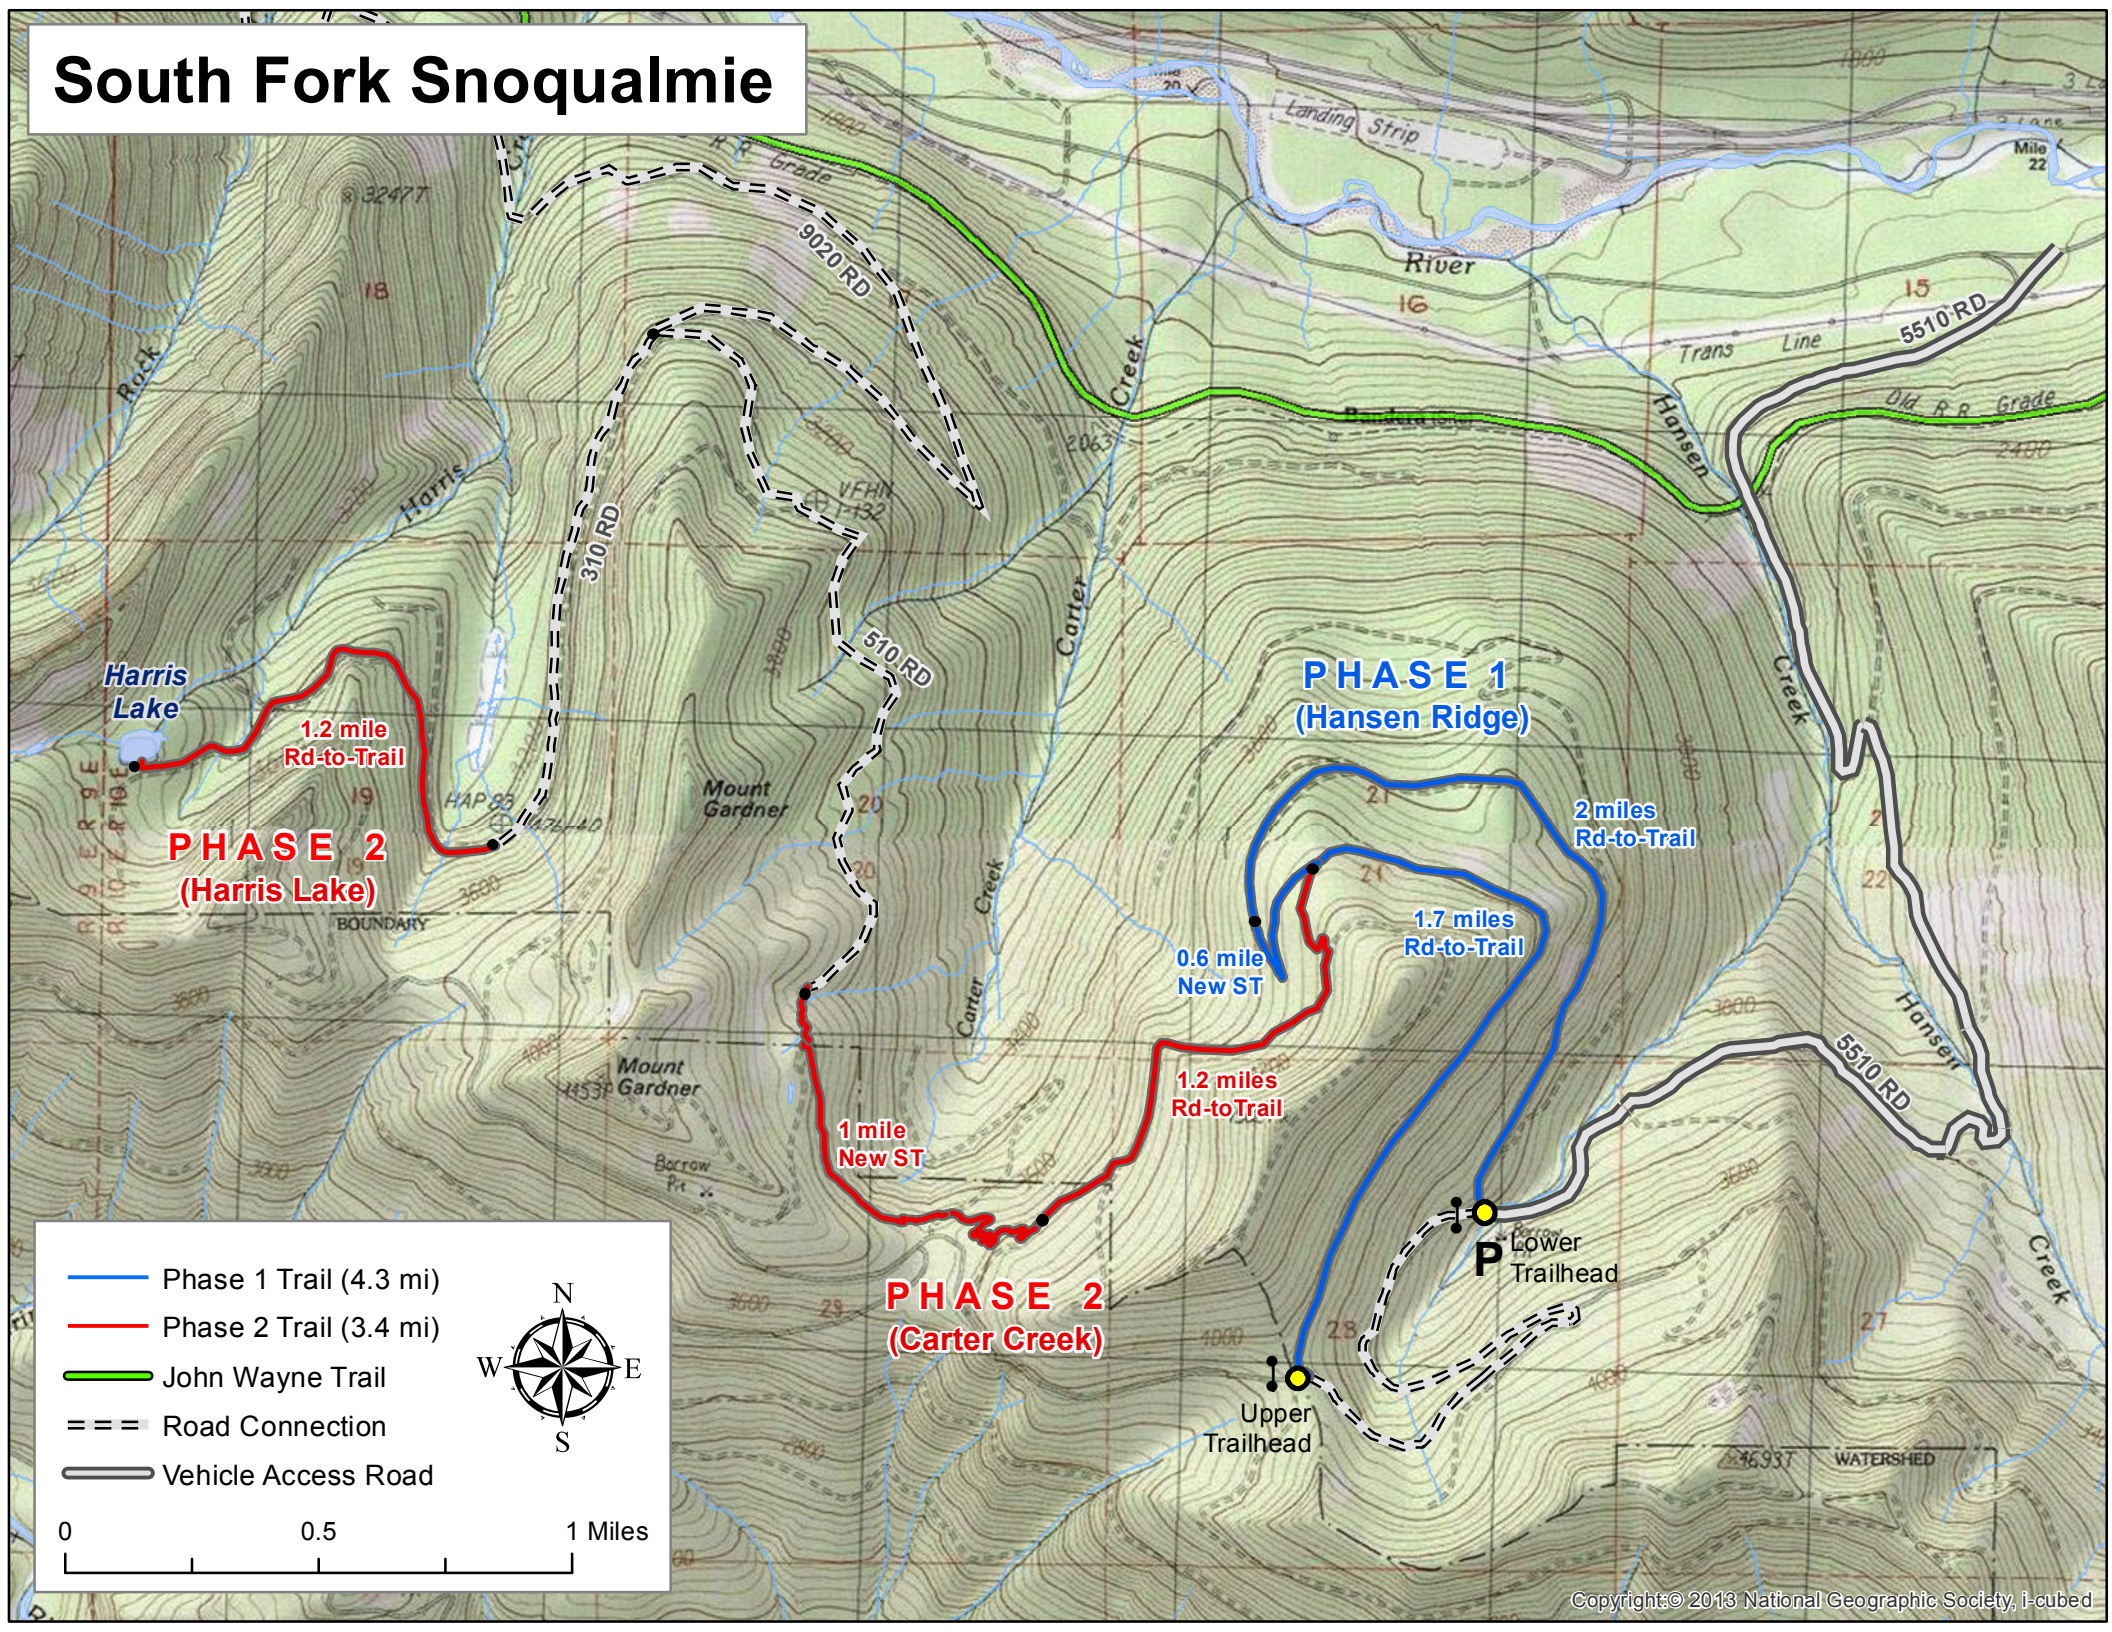

South Fork Snoqualmie

PHASE 2
(Harris Lake)

PHASE 1
(Hansen Ridge)

PHASE 2
(Carter Creek)

- Phase 1 Trail (4.3 mi)
- Phase 2 Trail (3.4 mi)
- John Wayne Trail
- Road Connection
- Vehicle Access Road

0 0.5 1 Miles