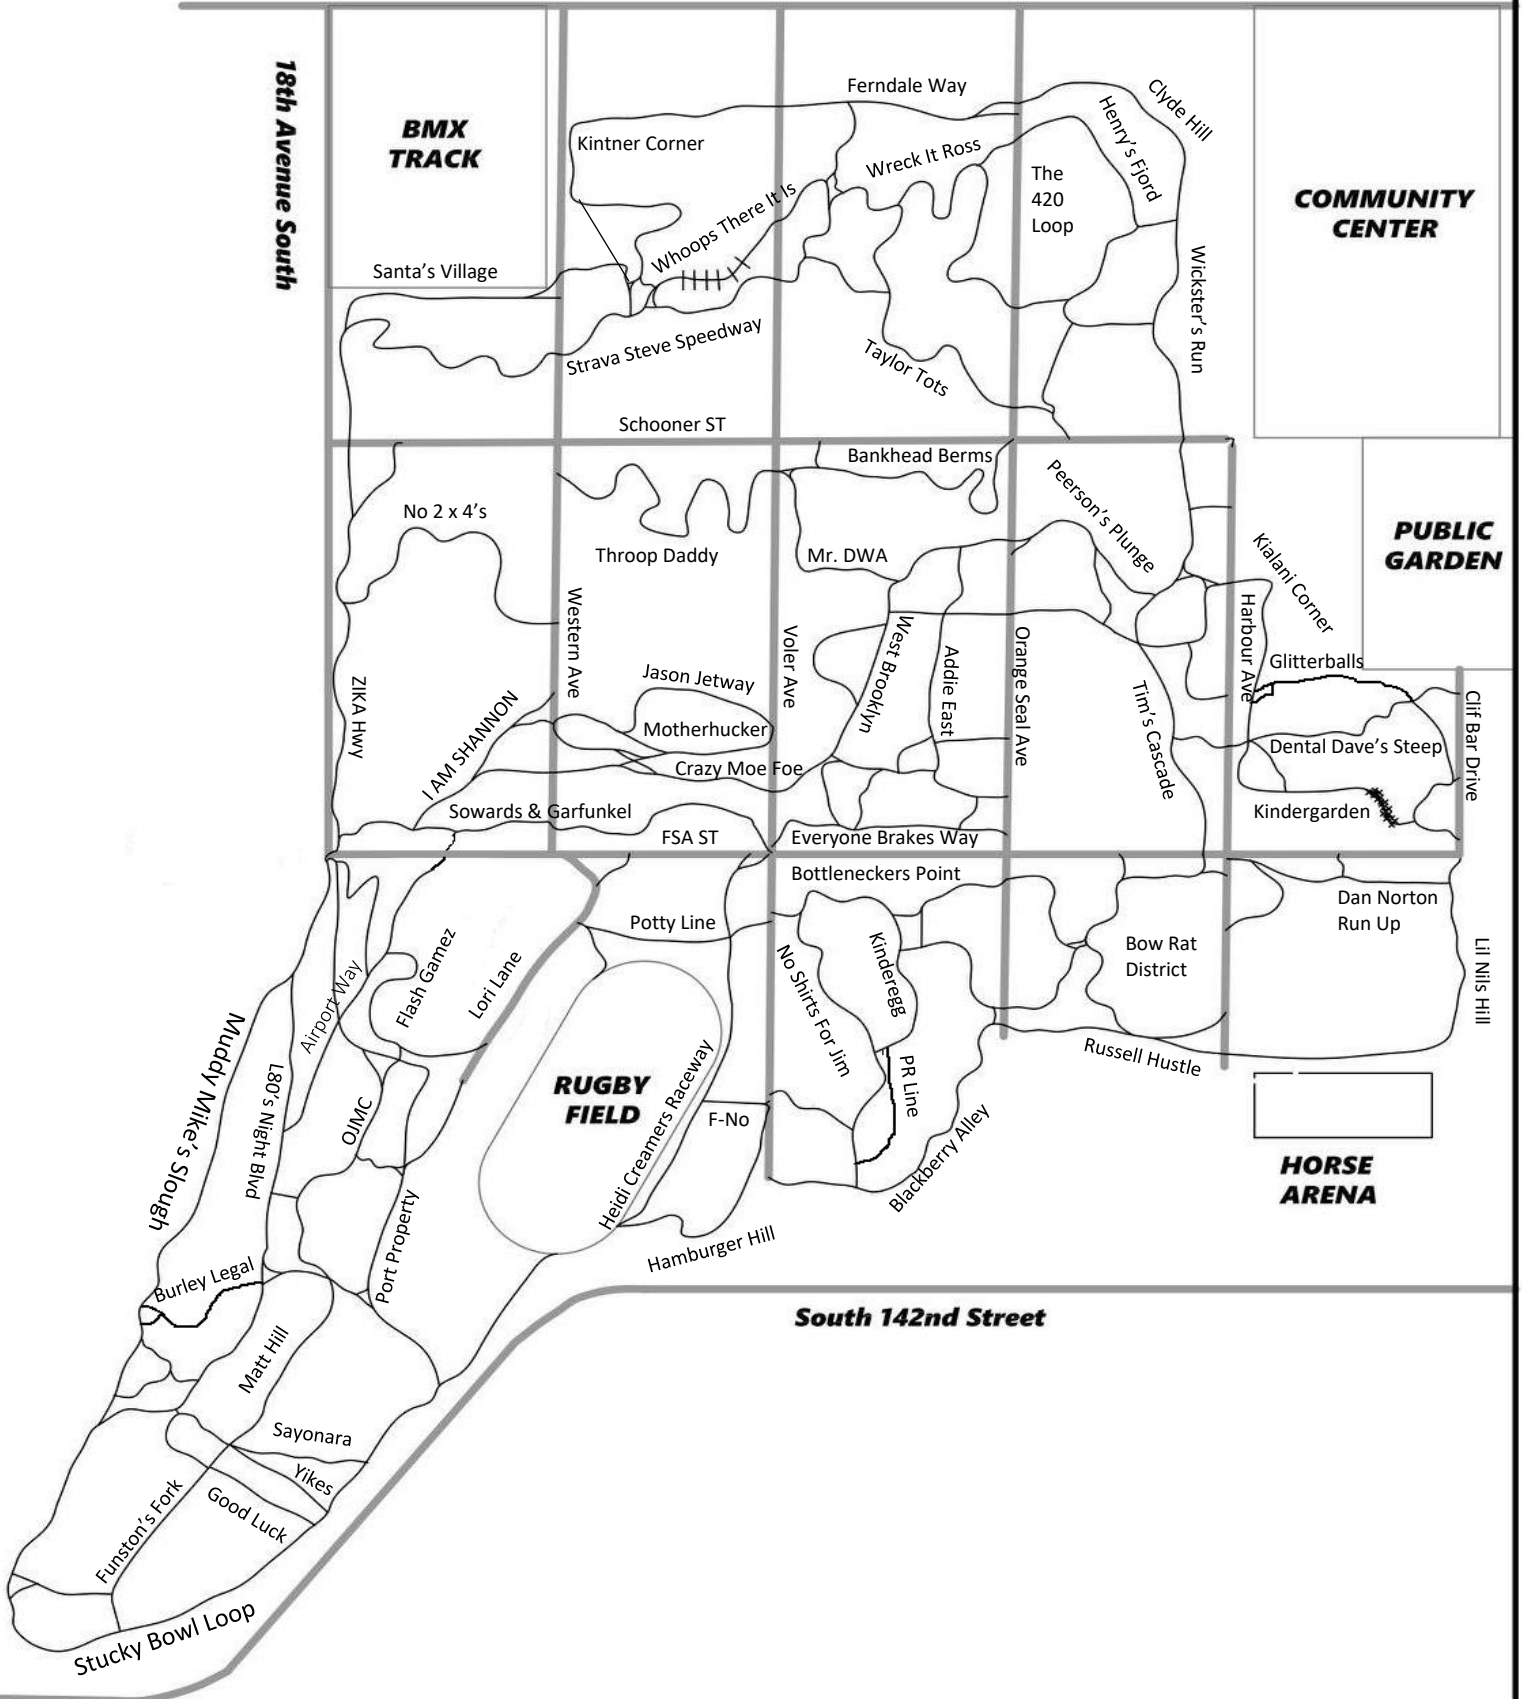

# NORTH SEATAC MOUNTAIN BIKE TRAILS

South 136th Street

18th Avenue South

**BMX TRACK**

**COMMUNITY CENTER**

**PUBLIC GARDEN**

**HORSE ARENA**

**RUGBY FIELD**

South 142nd Street

[www.nwmtbseries.com](http://www.nwmtbseries.com)